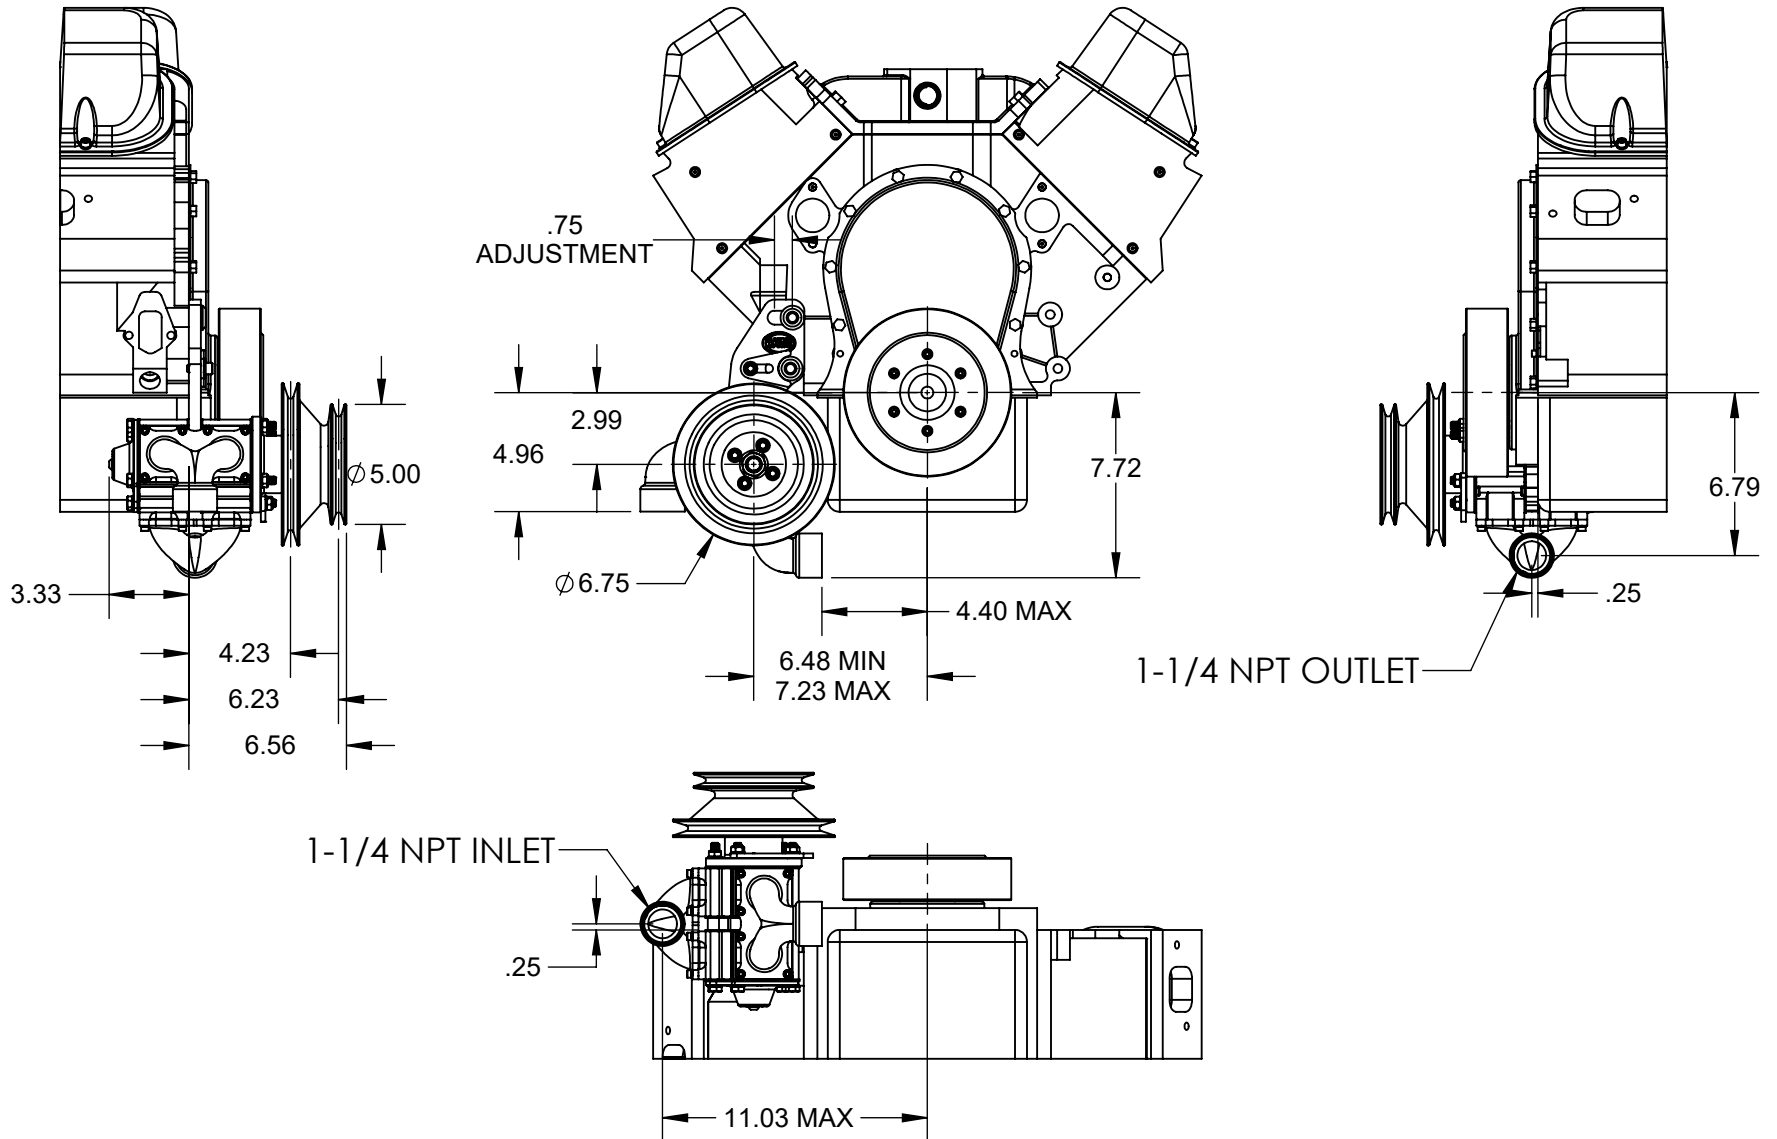

HARDIN MARINE 11 Industry Dr. Palm Coast, FL 32137  
386-445-2500 / FAX 386-445-1122

PART NO.  
625-4951

TITLE:  
2 STG STAINLESS SEA PUMP w/ DUAL GRV  
PULLEY & DUAL 1-1/4 NPT CENTER INLET/OUTLET

www.hardin-marine.com