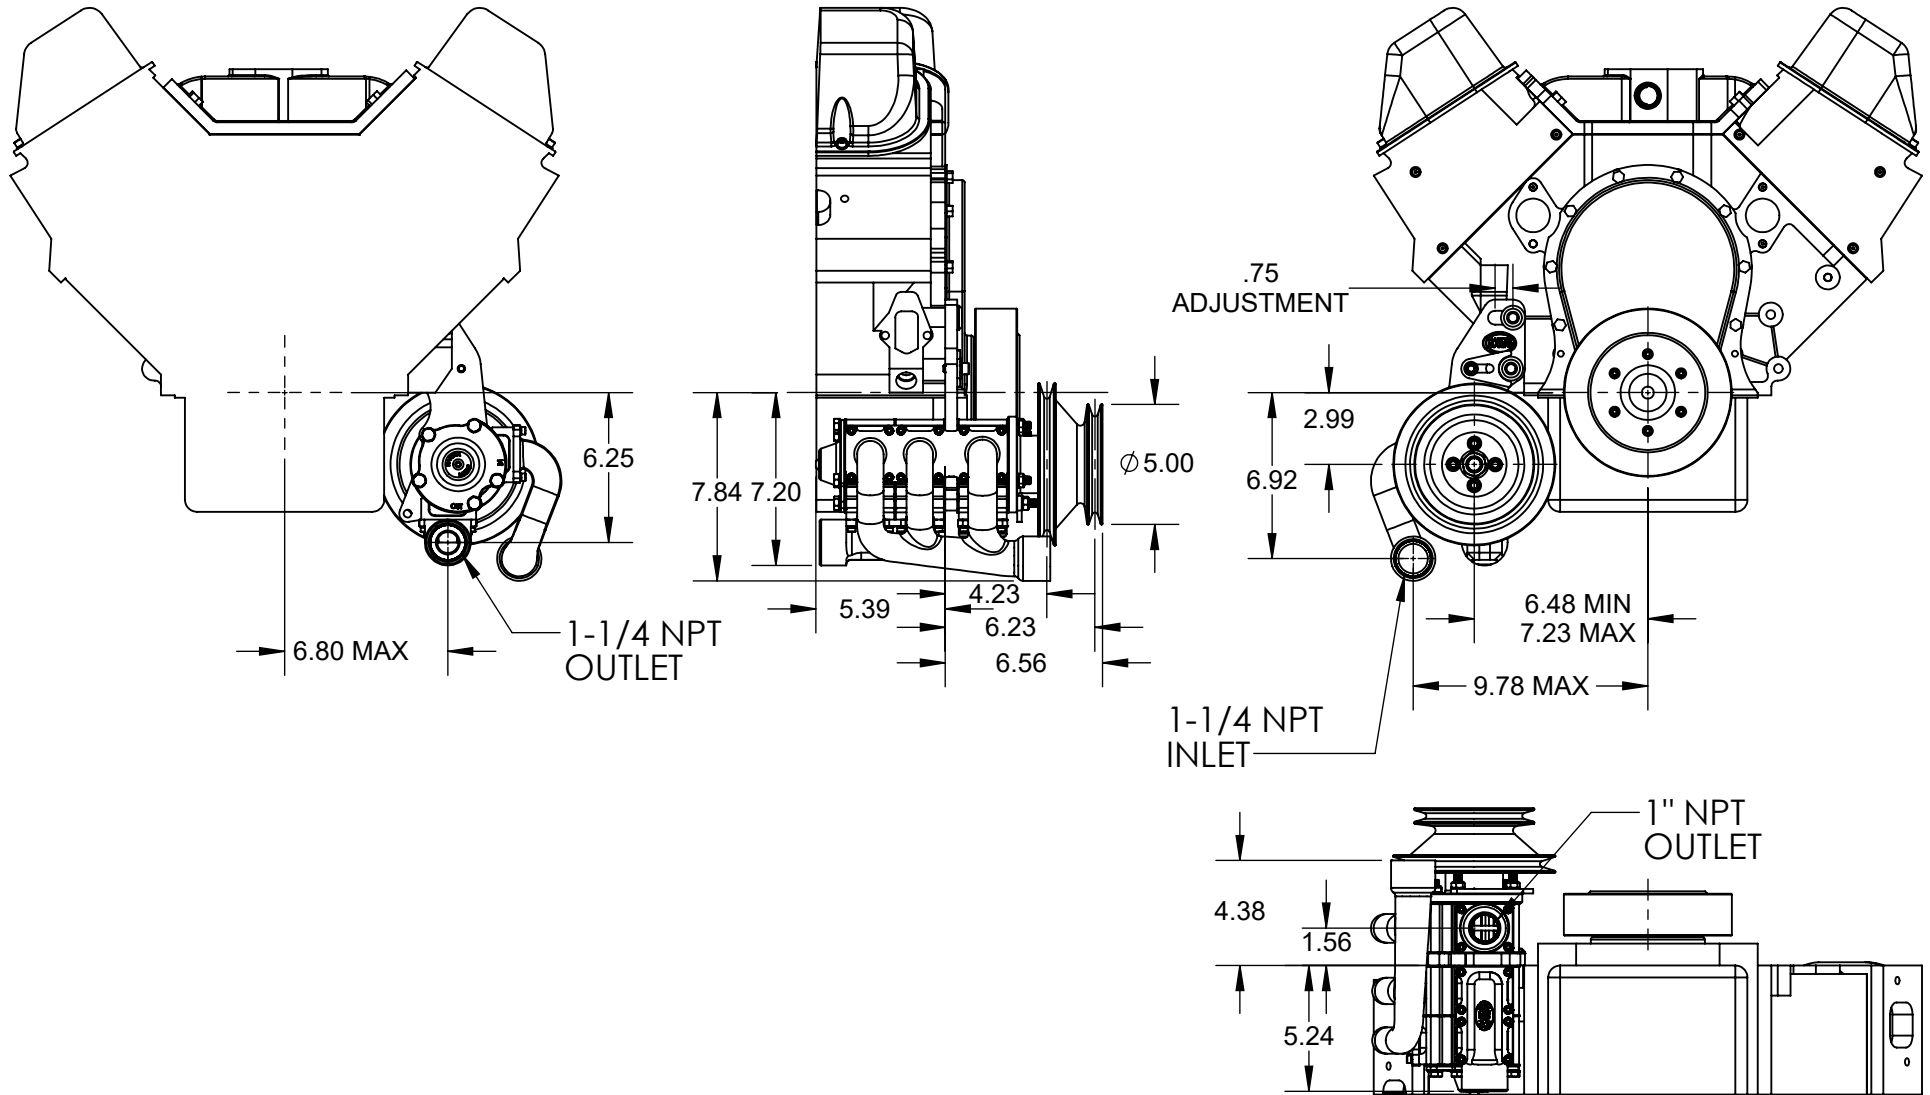

**HARDIN
MARINE**

11 Industry Dr. Palm Coast, FL 32137
386-445-2500 / FAX 386-445-1122

PART NO.

625-4993

TITLE: 3 STG STAINLESS SEA PUMP w/ DUAL GRV PULLEY, 1-1/4NPT
INLET, 1"NPT OUTLET & 1-1/4 NPT REAR OUTLET

www.hardin-marine.com

THIS DRAWING IS CONFIDENTIAL AND IS SUPPLIED ON EXPRESS CONDITION THAT IT SHALL NOT BE LENT, COPIED OR DISCLOSED TO ANY OTHER PERSON OR USED FOR ANY OTHER PURPOSE WITHOUT WRITTEN CONSENT OF HARDIN MARINE INC.. BREACH OF THIS CONTRACT WILL HOLD ..... AND IT'S PRINCIPALS LIABLE FOR LOSS AND DAMAGES.