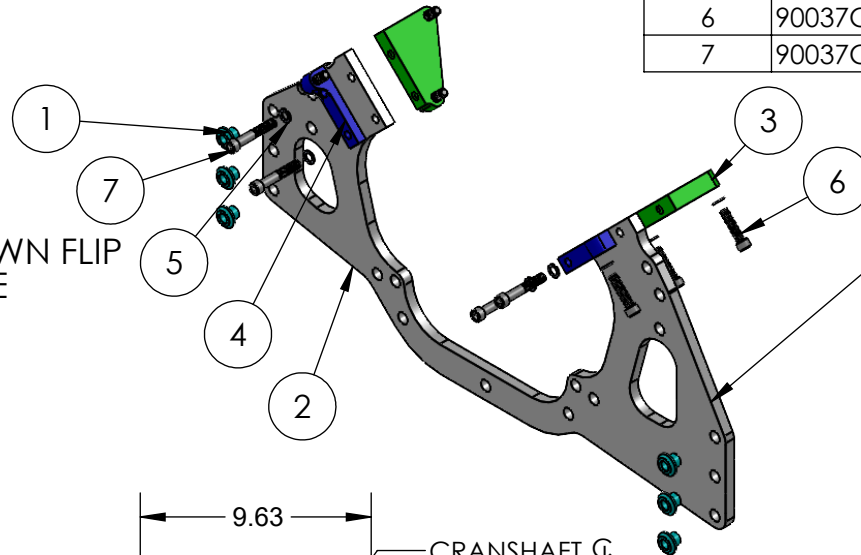

HARDIN MARINE 11 Industry Dr. Palm Coast, FL 32137  
386-445-2500 / FAX 386-445-1122

PART NO.  
625-8528

TITLE:  
FRONT SIDE BY SIDE

ITEM NO.	PART NUMBER	DESCRIPTION	QTY.
1	625-4041	WASHER, HAT	6
2	625-8528	MOUNT, FRONT - SIDE BY SIDE	1
3	625-8530	PAD, ENGINE MOUNT	2
4	625-8531	PAD, FRONT - ENGINE MOUNT	2
5	90037AN-STSS	WASHER, 3/8 AN	10
6	90037C150SHS	BOLT, SHCS, 3/8-16x1.50	6
7	90037C225SHS	BOLT, SHCS, 3/8-16x2-1/4	4

STARBOARD SIDE SHOWN FLIP MOUNT FOR PORT SIDE

ENGINE MOUNTS COME RAW FINISH

THIS DRAWING IS CONFIDENTIAL AND IS SUPPLIED ON EXPRESS CONDITION THAT IT SHALL NOT BE LENT, COPIED OR DISCLOSED TO ANY OTHER PERSON OR USED FOR ANY OTHER PURPOSE WITHOUT WRITTEN CONSENT OF HARDIN MARINE INC.. BREACH OF THIS CONTRACT WILL HOLD ..... AND IT'S PRINCIPALS LIABLE FOR LOSS AND DAMAGES.