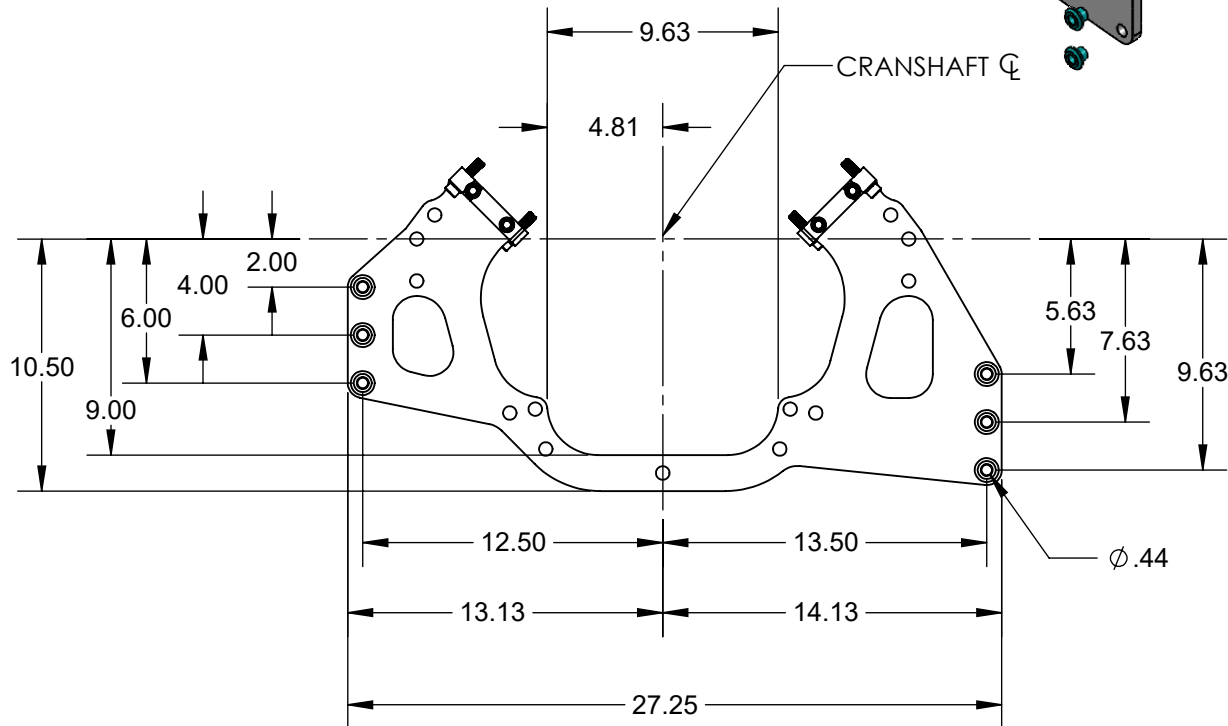

HARDIN MARINE 11 Industry Dr. Palm Coast, FL 32137  
386-445-2500 / FAX 386-445-1122

PART NO.  
625-8528

TITLE:  
FRONT SIDE BY SIDE

ITEM NO.	PART NUMBER	DESCRIPTION	QTY.
1	625-4041	WASHER, HAT	6
2	625-8528	MOUNT, FRONT - SIDE BY SIDE	1
3	625-8530	PAD, ENGINE MOUNT	2
4	625-8531	PAD, FRONT - ENGINE MOUNT	2
5	90037AN-STSS	WASHER, 3/8 AN	10
6	90037C150SHS	BOLT, SHCS, 3/8-16x1.50	6
7	90037C225SHS	BOLT, SHCS, 3/8-16x2-1/4	4

STARBOARD SIDE SHOWN FLIP MOUNT FOR PORT SIDE

ENGINE MOUNTS COME RAW FINISH

THIS DRAWING IS CONFIDENTIAL AND IS SUPPLIED ON EXPRESS CONDITION THAT IT SHALL NOT BE LENT, COPIED OR DISCLOSED TO ANY OTHER PERSON OR USED FOR ANY OTHER PURPOSE WITHOUT WRITTEN CONSENT OF HARDIN MARINE INC.. BREACH OF THIS CONTRACT WILL HOLD ..... AND IT'S PRINCIPALS LIABLE FOR LOSS AND DAMAGES.