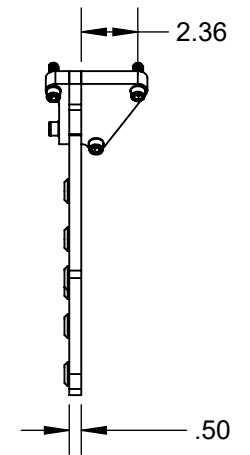

HARDIN MARINE 11 Industry Dr. Palm Coast, FL 32137  
386-445-2500 / FAX 386-445-1122

PART NO.  
625-8528

TITLE:  
FRONT SIDE BY SIDE

ITEM NO.	PART NUMBER	DESCRIPTION	QTY.
1	625-4041	WASHER, HAT	6
2	625-8528	MOUNT, FRONT - SIDE BY SIDE	1
3	625-8530	PAD, ENGINE MOUNT	2
4	625-8531	PAD, FRONT - ENGINE MOUNT	2
5	90037AN-STSS	WASHER, 3/8 AN	10
6	90037C150SHS	BOLT, SHCS, 3/8-16x1.50	6
7	90037C225SHS	BOLT, SHCS, 3/8-16x2-1/4	4

STARBOARD SIDE SHOWN FLIP MOUNT FOR PORT SIDE

ENGINE MOUNTS COME RAW FINISH

THIS DRAWING IS CONFIDENTIAL AND IS SUPPLIED ON EXPRESS CONDITION THAT IT SHALL NOT BE LENT, COPIED OR DISCLOSED TO ANY OTHER PERSON OR USED FOR ANY OTHER PURPOSE WITHOUT WRITTEN CONSENT OF HARDIN MARINE INC.. BREACH OF THIS CONTRACT WILL HOLD ..... AND IT'S PRINCIPALS LIABLE FOR LOSS AND DAMAGES.