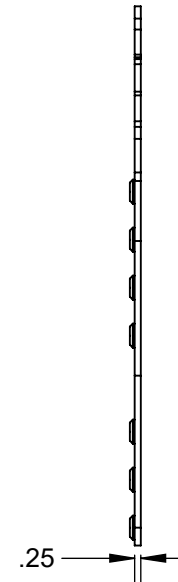

HARDIN
MARINE

11 Industry Dr. Palm Coast, FL 32137
386-445-2500 / FAX 386-445-1122

PART NO.

625-8822

ITEM NO.	PART NUMBER	DESCRIPTION	QTY.
1	625-8808	MOUNT, REAR - STAGGERED	1
2	625-8801	WASHER, HAT	7

TITLE:

BBC REAR STAGGERED ENGINE MOUNT

www.hardin-marine.com

STARBOARD SIDE SHOWN
FLIP MOUNT FOR PORT SIDE

ENGINE MOUNTS COME RAW ALUMINUM FINISH

THIS DRAWING IS CONFIDENTIAL AND IS SUPPLIED ON EXPRESS CONDITION THAT IT SHALL NOT BE LENT, COPIED OR DISCLOSED TO ANY OTHER PERSON OR USED FOR ANY OTHER PURPOSE WITHOUT WRITTEN CONSENT OF HARDIN MARINE INC.. BREACH OF THIS CONTRACT WILL HOLD AND IT'S PRINCIPALS LIABLE FOR LOSS AND DAMAGES.