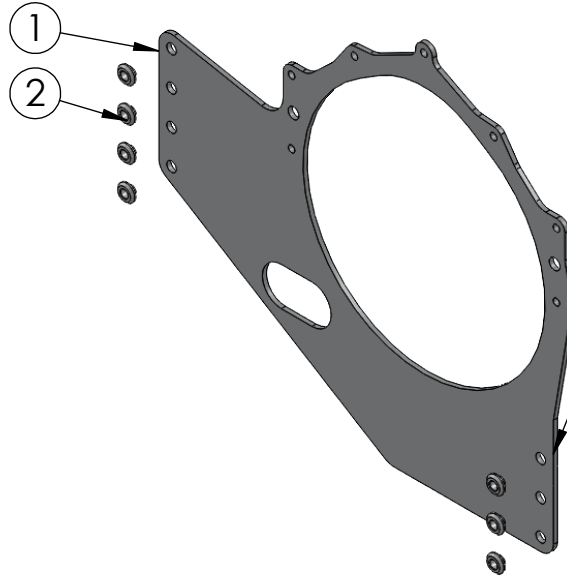

HARDIN
MARINE

11 Industry Dr. Palm Coast, FL 32137
386-445-2500 / FAX 386-445-1122

PART NO.

625-8822

ITEM NO.	PART NUMBER	DESCRIPTION	QTY.
1	625-8808	MOUNT, REAR - STAGGERED	1
2	625-8801	WASHER, HAT	7

TITLE:

BBC REAR STAGGERED ENGINE MOUNT

www.hardin-marine.com

STARBOARD SIDE SHOWN
FLIP MOUNT FOR PORT SIDE

ENGINE MOUNTS COME RAW ALUMINUM FINISH

THIS DRAWING IS CONFIDENTIAL AND IS SUPPLIED ON EXPRESS CONDITION THAT IT SHALL NOT BE LENT, COPIED OR DISCLOSED TO ANY OTHER PERSON OR USED FOR ANY OTHER PURPOSE WITHOUT WRITTEN CONSENT OF HARDIN MARINE INC.. BREACH OF THIS CONTRACT WILL HOLD AND IT'S PRINCIPALS LIABLE FOR LOSS AND DAMAGES.