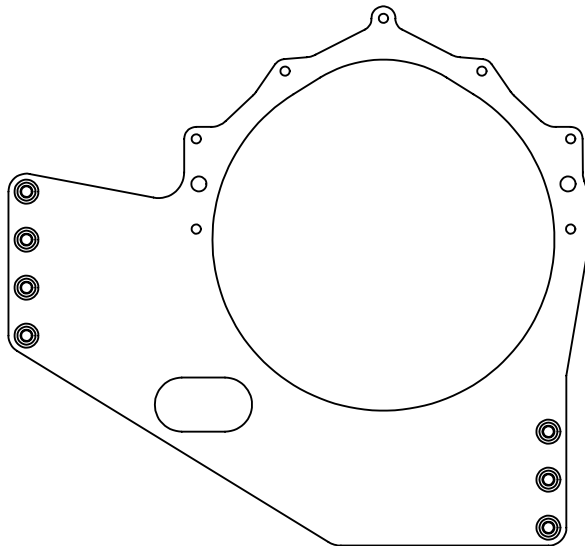

HARDIN
MARINE

11 Industry Dr. Palm Coast, FL 32137
386-445-2500 / FAX 386-445-1122

PART NO.

625-8822

ITEM NO.	PART NUMBER	DESCRIPTION	QTY.
1	625-8808	MOUNT, REAR - STAGGERED	1
2	625-8801	WASHER, HAT	7

TITLE:

BBC REAR STAGGERED ENGINE MOUNT

www.hardin-marine.com

STARBOARD SIDE SHOWN
FLIP MOUNT FOR PORT SIDE

ENGINE MOUNTS COME RAW ALUMINUM FINISH

THIS DRAWING IS CONFIDENTIAL AND IS SUPPLIED ON EXPRESS CONDITION THAT IT SHALL NOT BE LENT, COPIED OR DISCLOSED TO ANY OTHER PERSON OR USED FOR ANY OTHER PURPOSE WITHOUT WRITTEN CONSENT OF HARDIN MARINE INC.. BREACH OF THIS CONTRACT WILL HOLD AND IT'S PRINCIPALS LIABLE FOR LOSS AND DAMAGES.