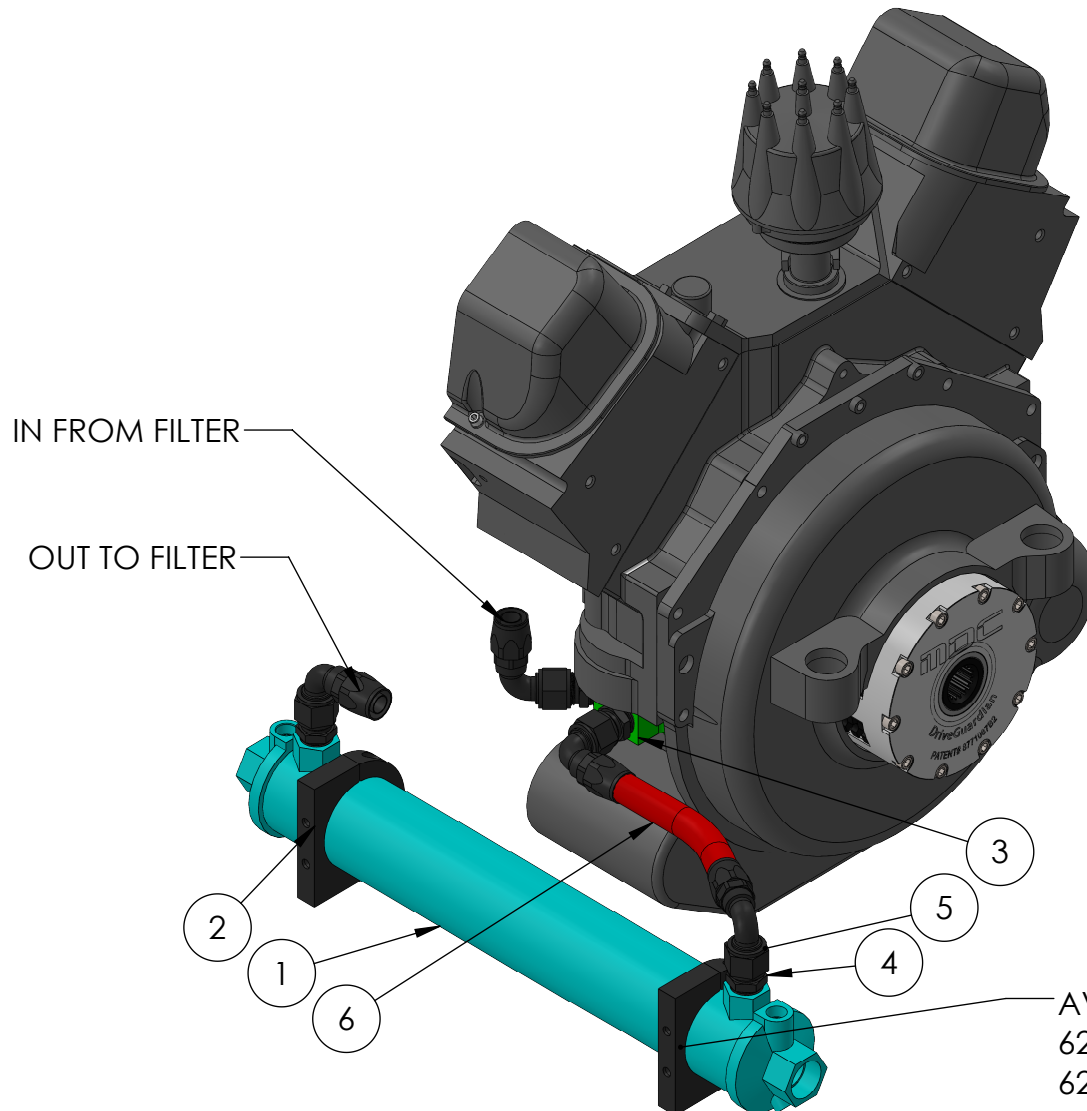

HARDIN
MARINE

11 Industry Dr. Palm Coast, FL 32137
386-445-2500 / FAX 386-445-1122

PART NO.
620-832P
620-832BK

TITLE:

1000 HP GEN 5/6 REMOTE
MOUNT OIL COOLER KIT-12BR

www.hardin-marine.com

ITEM NO.	PART NUMBER	DESCRIPTION	QTY.
1	620-575	OIL COOLER	1
2	620-203	3" COOLER CLAMP	2
3	625-7916	3/4 NPT SIDE INLET OIL ADAPTER - GEN 5/6	1
4	552-981612BB	FITTING, 3/4NPT x -12	4
5	552-209012BB	HOSE END, -12 90 DEG.	4
6	552-3112	-12 BRAIDED HOSE	8

OPTIONAL AVAILABLE OIL FILTER
HEAD MOUNT ASSEMBLY
625-7745 POLISHED
625-7742 BLACK

AVAILABLE IN:
620-203 POLISHED
620-204 BLACK

THIS DRAWING IS CONFIDENTIAL AND IS SUPPLIED ON EXPRESS CONDITION THAT IT SHALL NOT BE LENT, COPIED OR DISCLOSED TO ANY OTHER PERSON OR USED FOR ANY OTHER PURPOSE WITHOUT WRITTEN CONSENT OF HARDIN MARINE INC.. BREACH OF THIS CONTRACT WILL HOLD AND IT'S PRINCIPALS LIABLE FOR LOSS AND DAMAGES.