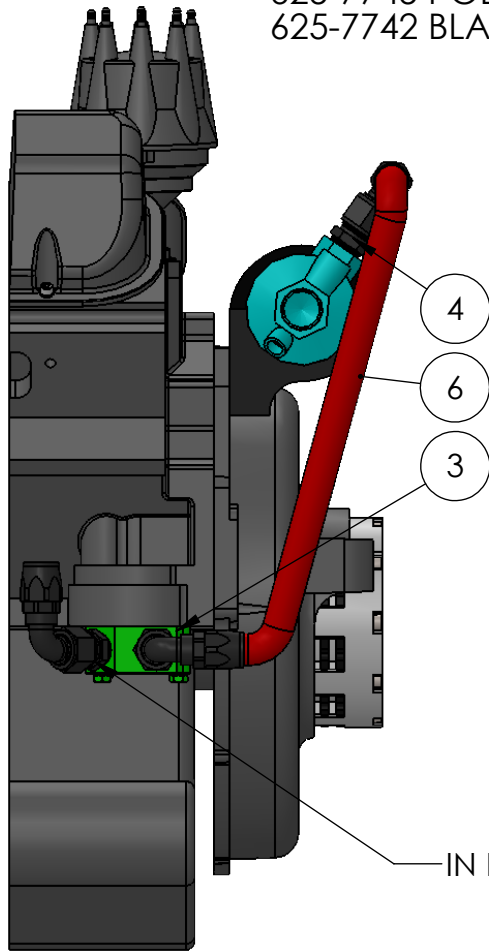

HARDIN
MARINE

11 Industry Dr. Palm Coast, FL 32137
386-445-2500 / FAX 386-445-1122

PART NO.
620-833

ITEM NO.	PART NUMBER	DESCRIPTION	QTY.
1	620-575	OIL COOLER	1
2	625-7005	BRAVO OIL COOLER MOUNT	2
3	625-7916	3/4 NPT SIDE INLET OIL ADAPTER - GEN 5/6	1
4	552-981612BB	FITTING, 3/4NPT x -12	4
5	552-209012BB	HOSE END, -12 90 DEG.	4
6	552-3112	-12 BRAIDED HOSE	8

TITLE:
1000 HP GEN 5/6 OIL COOLER KIT -12BR

www.hardin-marine.com

OPTIONAL AVAILABLE OIL FILTER
HEAD MOUNT ASSEMBLY:
625-7745 POLISHED
625-7742 BLACK

THIS DRAWING IS CONFIDENTIAL AND IS SUPPLIED ON EXPRESS CONDITION THAT IT SHALL NOT BE LENT, COPIED OR DISCLOSED TO ANY OTHER PERSON OR USED FOR ANY OTHER PURPOSE WITHOUT WRITTEN CONSENT OF HARDIN MARINE INC.. BREACH OF THIS CONTRACT WILL HOLD AND IT'S PRINCIPALS LIABLE FOR LOSS AND DAMAGES.