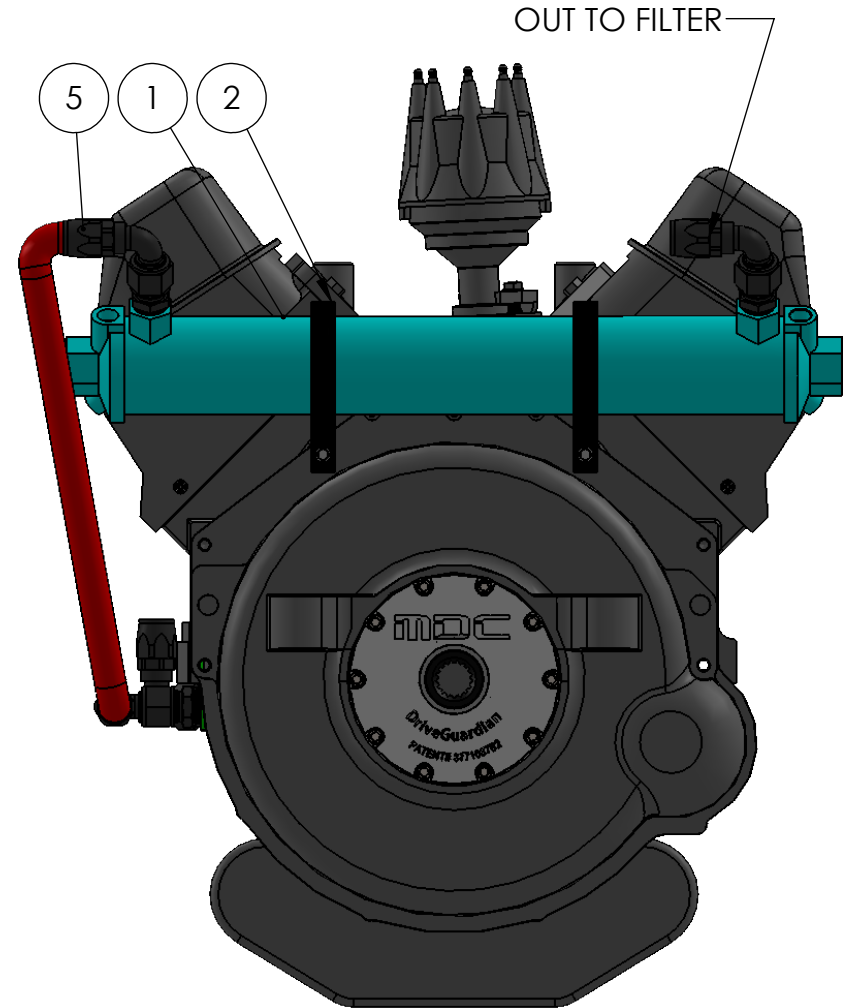

HARDIN
MARINE

11 Industry Dr. Palm Coast, FL 32137
386-445-2500 / FAX 386-445-1122

PART NO.
620-833

ITEM NO.	PART NUMBER	DESCRIPTION	QTY.
1	620-575	OIL COOLER	1
2	625-7005	BRAVO OIL COOLER MOUNT	2
3	625-7916	3/4 NPT SIDE INLET OIL ADAPTER - GEN 5/6	1
4	552-981612BB	FITTING, 3/4NPT x -12	4
5	552-209012BB	HOSE END, -12 90 DEG.	4
6	552-3112	-12 BRAIDED HOSE	8

TITLE:
1000 HP GEN 5/6 OIL COOLER KIT -12BR

www.hardin-marine.com

OPTIONAL AVAILABLE OIL FILTER
HEAD MOUNT ASSEMBLY:
625-7745 POLISHED
625-7742 BLACK

THIS DRAWING IS CONFIDENTIAL AND IS SUPPLIED ON EXPRESS CONDITION THAT IT SHALL NOT BE LENT, COPIED OR DISCLOSED TO ANY OTHER PERSON OR USED FOR ANY OTHER PURPOSE WITHOUT WRITTEN CONSENT OF HARDIN MARINE INC.. BREACH OF THIS CONTRACT WILL HOLD AND IT'S PRINCIPALS LIABLE FOR LOSS AND DAMAGES.