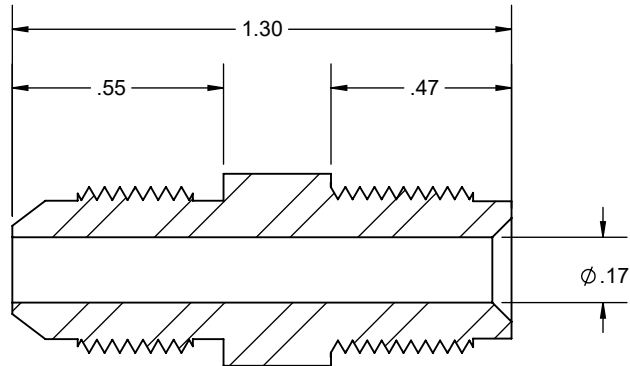

HARDIN 11 Industry Dr. Palm Coast, FL 32137
MARINE 386-445-2500 / FAX 386-445-1122

PART NO.
137-8274

TITLE:
FITTING, -4 MALE INVERTED FLARE TO -4 JIC

www.hardin-marine.com

SECTION A-A