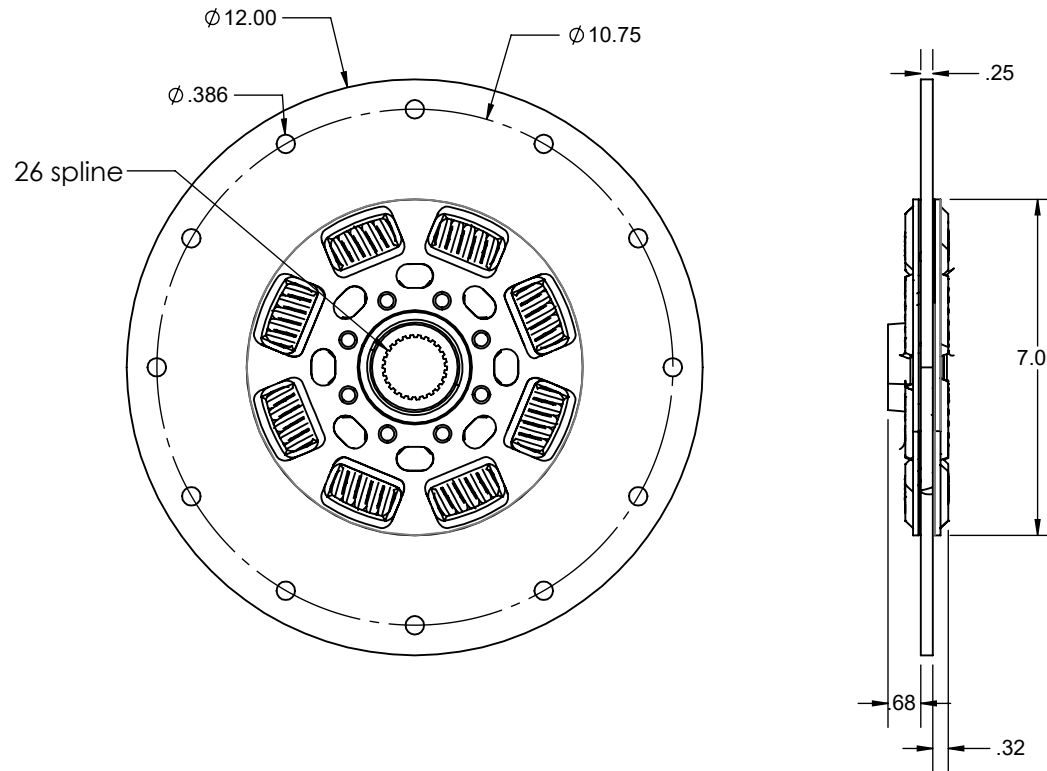

HARDIN 11 Industry Dr. Palm Coast, FL 32137  
MARINE 386-445-2500 / FAX 386-445-1122

PART NO.  
221-1007

TITLE:  
Heavy Duty Mercury 1075 Damper / Drive Plate

www.hardin-marine.com

This will fit both 755-8602 top mount, neutral balanced steel flywheel as well as stock Mercury flywheel