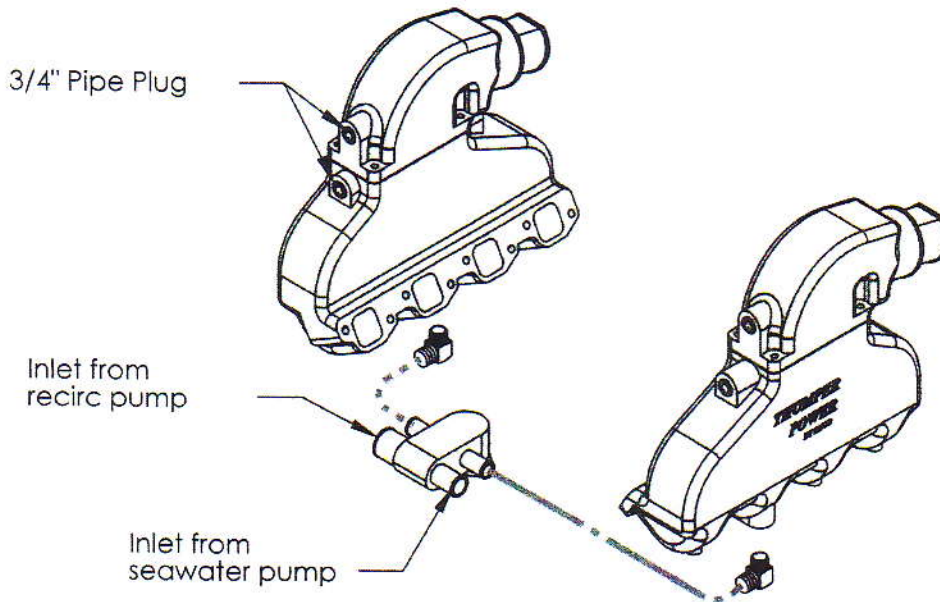

Water flow diagram for Thumper Power big block manifold (new style thermostat housing)

Water flow diagram for Thumper Power big block manifold (old style thermostat housing)